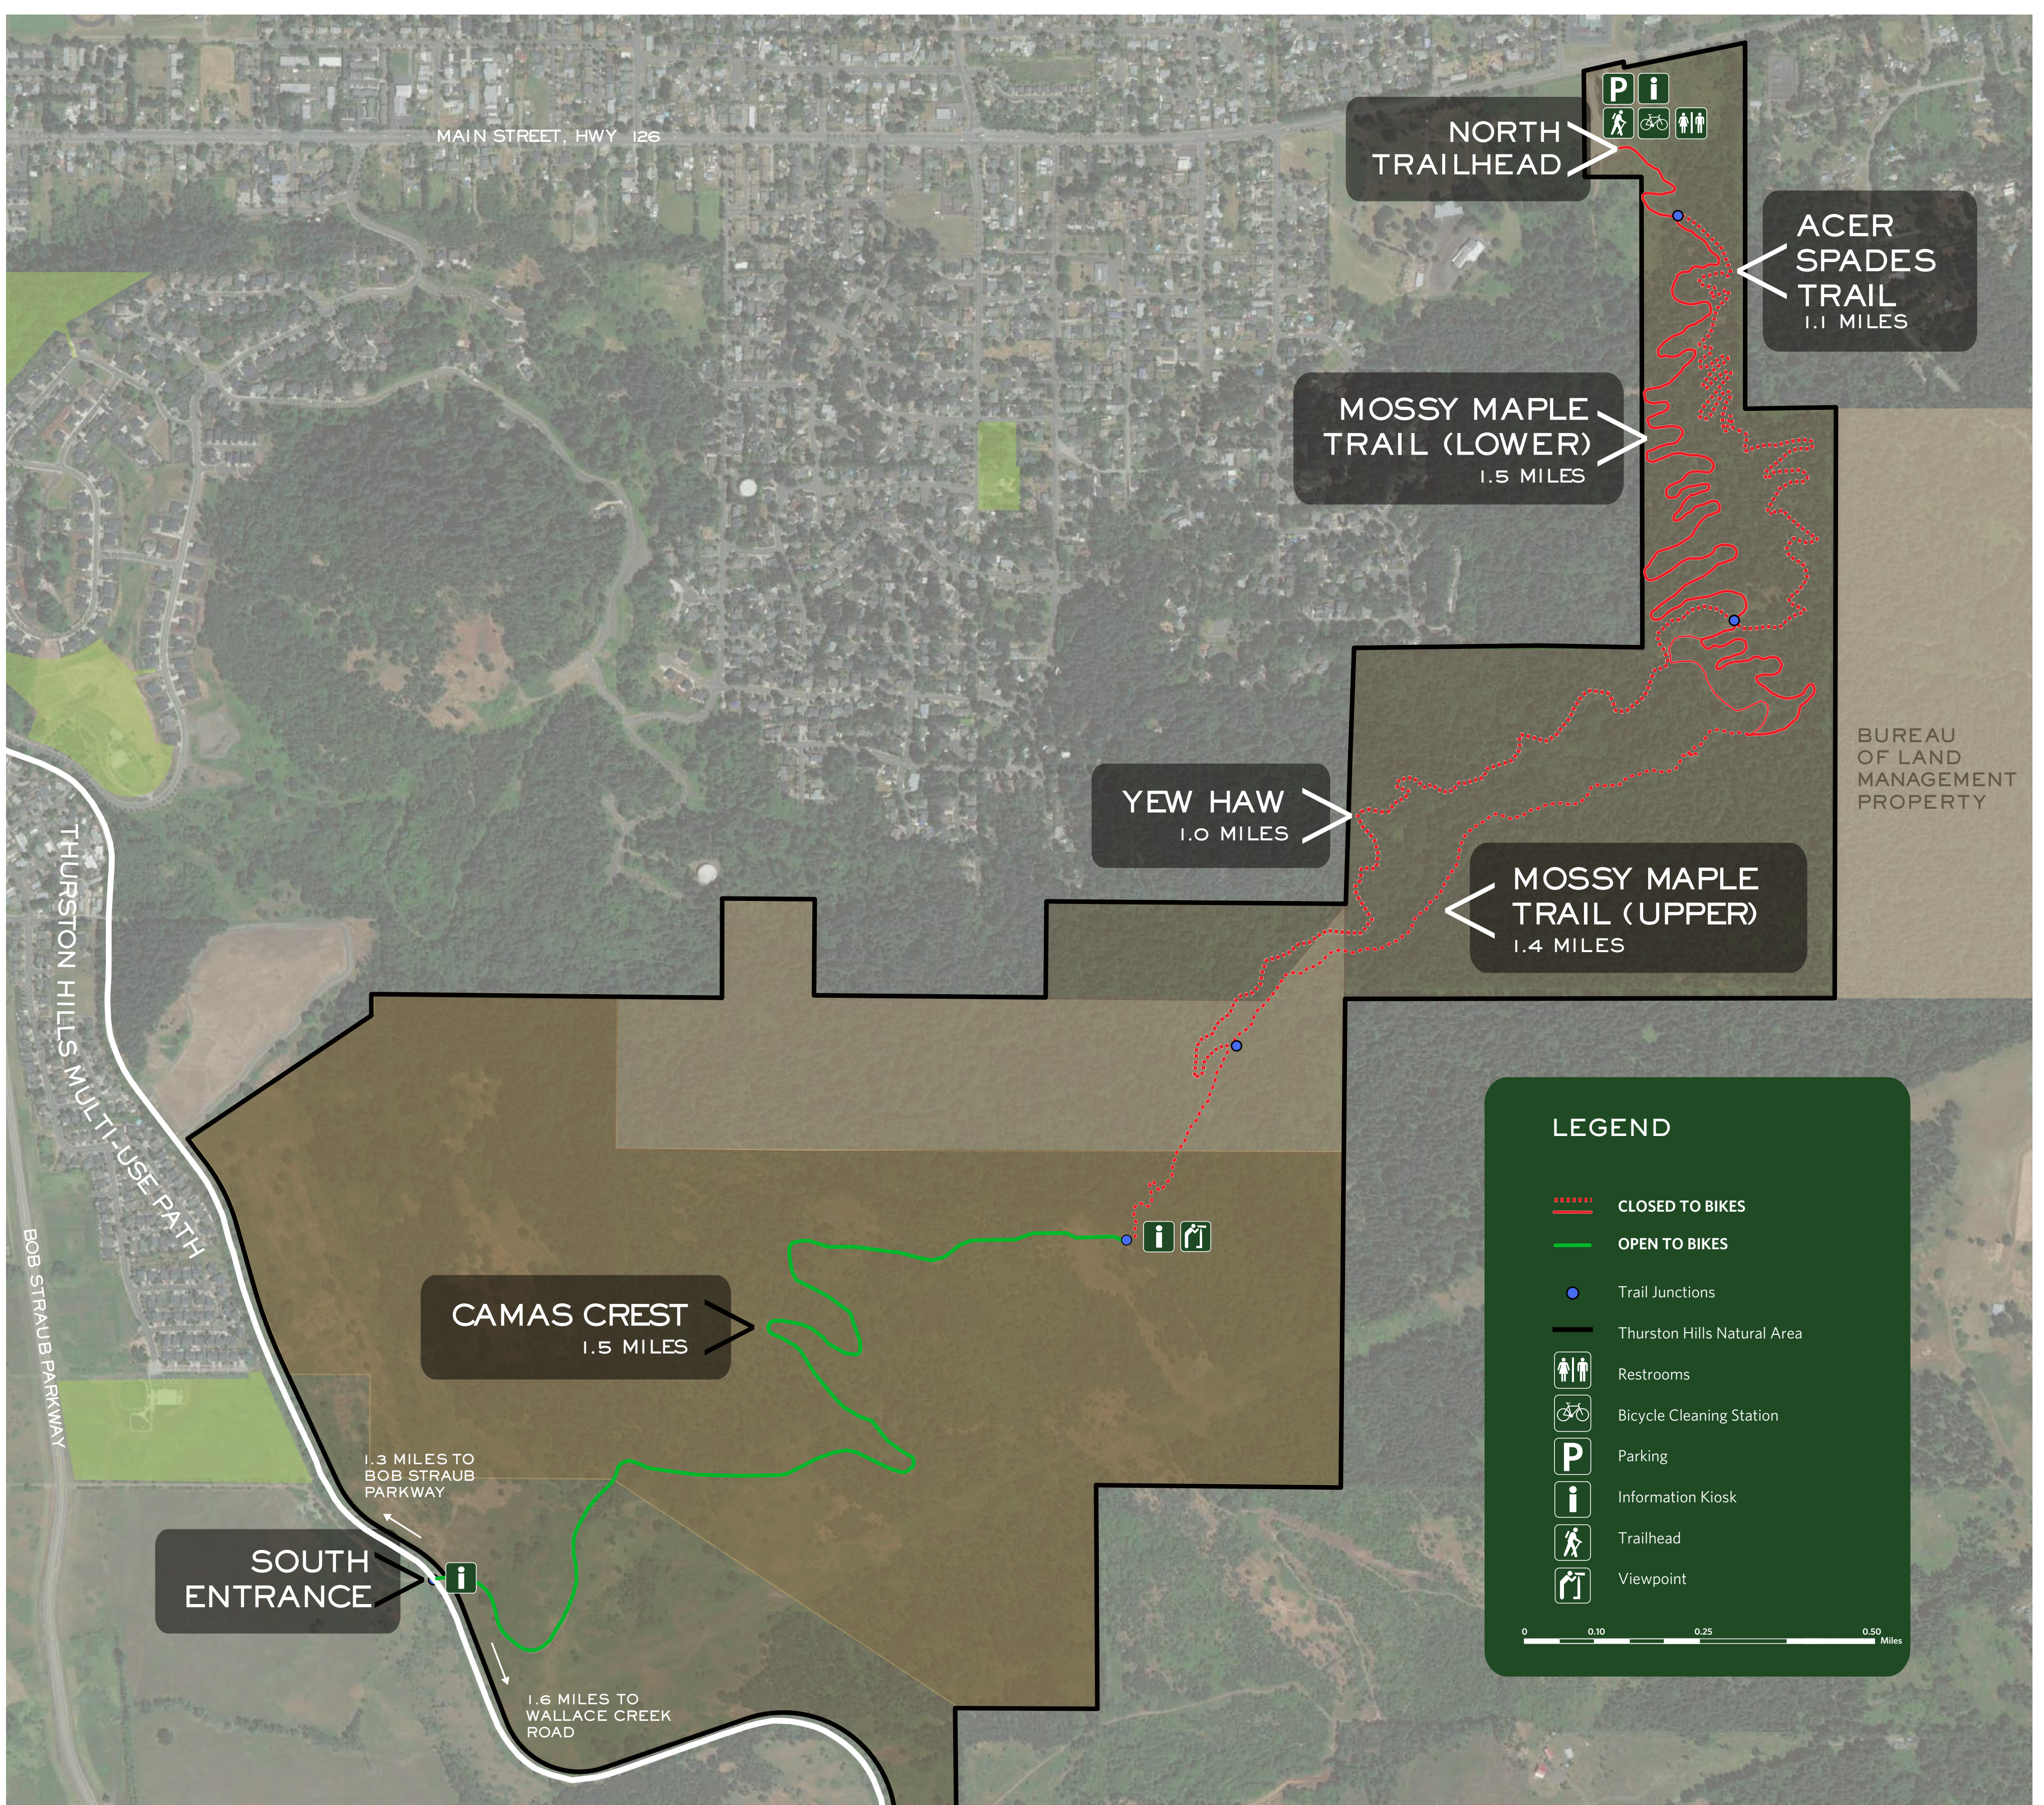

SEASONAL TRAIL CLOSURE

TRAILS CLOSED TO BIKES:

Mossy Maple ▪ Yew Haw ▪ Acer Spades ▪ Upper Mossy Maple

TRAIL OPEN TO BIKES:

Camas Crest

ALL TRAILS OPEN TO HIKERS

For more info, go to willamalane.org/alerts